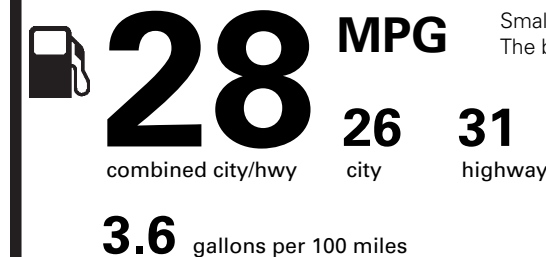

INCLUDED ON THIS VEHICLE

(MSRP)

EQUIPMENT GROUP 200A

OPTIONAL EQUIPMENT/OTHER

225/65R17 102H A/S BSW2 TIRES	
AWD REGIONAL DISCOUNT PACKAGE	NO CHARGE
FLR LINERS FR-RR W/CRPT MATS	200.00
TIRE INFT/SLNT KIT NO SPR INC	
SUPPLEMENTAL PTC HEATER	NO CHARGE
17" SHDW SLVR-PNTD ALUM WHEELS	
CONVENIENCE PACKAGE	985.00
.POWER LIFTGATE	
.10-WAY POWER DRIVER SEAT	
COLD WEATHER PACKAGE	645.00
.LEATHER-WRAPPED STR WHEEL	
.HEATED STEERING WHEEL	
.MIRROR-PWR/HTD GLASS	
.AUTO DUAL ZONE CLIMATE CTRL	
.REMOTE START SYSTEM	

PRICE INFORMATION

BASE PRICE	$28,110.00
TOTAL OPTIONS/OTHER	1,830.00

TOTAL VEHICLE & OPTIONS/OTHER	29,940.00
DESTINATION & DELIVERY	1,245.00

TOTAL BEFORE DISCOUNTS	31,185.00
CONV/CLD WTHR PKG DISCO	- 110.00
AWD REGIONAL DISCOUNT	- 400.00
TOTAL SAVINGS	- 510.00

RESIDENCY RESTRICTIONS APPLY TO DISCOUNTS/SAVINGS - BASED ON CUSTOMER ZIP CODE. SEE DEALER FOR DETAILS.

TOTAL MSRP $30,675.00

Whether you decide to lease or finance your vehicle, you'll find the choices that are right for you. See your dealer for details or visit www.ford.com/finance.

This label is affixed pursuant to the Federal Automobile Information Disclosure Act. Gasoline, License, and Title Fees, State and Local taxes are not included. Dealer installed options or accessories are not included unless listed above.

MC122 N RB 2X 115 003516 03 12 21

EPA DOT Fuel Economy and Environment

Gasoline Vehicle

Fuel Economy

Small SUVs range from 16 to 120 MPG. The best vehicle rates 141 MPGe.

You save **$250**

in fuel costs over 5 years compared to the average new vehicle.

Annual fuel cost **$1,450**